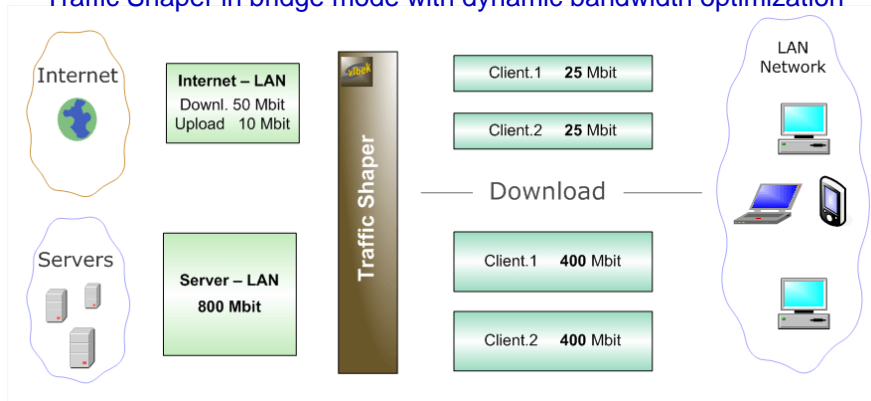

For more information click on product image Prices do not include VAT and shipping costs		<b>SBR75M-TS</b> 	<b>SBR95G-TS</b> 	<b>SBR234-TS</b> 	<b>SBR234-1U-TS</b> 	<b>SBR701-TS</b> 	<b>SBR701-1U-TS</b> 
Recomanded installation in:		small Networks with 60–100 users	networks with 120–200 users	networks with ca. 1000 users		large networks with more than 4000 users	
Performance	Users / Throughput in bridge mode only	100 users / 70 Mbit	200 users / 250 Mbit	2000 users / 700 Mbit		4000 users / 880 Mbit	
	Users / Throughput bridge with firewall	60 users / 50 Mbit	120 users / 150 Mbit	1000 users / 600 Mbit		4000 users / 880 Mbit	
	CPU: installed / max	MIPS 400MHz / –	MIPS 600MHz / –	Intel dual Celeron N3050 2x1.6GHz / quad Celeron N3150 4x1.6GHz		Intel G4400 2x3.3 GHz / Intel Pentium, i3, i5, i7	
	RAM	32 MB / –	64 MB / –	2 GB			
	System Storage: all / free	16 MB / –	16 MB / –	32 GB / 31.8 GB			
	Other free Storage (log)	–	–				
	Network	5x Megabit: 1x Internet 1x Server 3x LAN	5x Gigabit: 1x Internet 1x Server 3x LAN	3x Gigabit PCIe: 1x Internet 1x Server 1x LAN			
Miscellaneous	Power / consumpt.(idle)	extern 12V 0.6A / 4W	extern 12V 1A / 5W	ext. 12V 5A / 14W	int. 250W / 17W	ext. 12V 5A / 19W	int. 250W / 23W
	Noise (idle)	noiseless, fanless		noiseless, fanless	~27 db	~ 25 db	~ 30 db
	Dimensions (WxDxH)	113x89x30 mm	113x89x30 mm	311x241x65 mm	483x250x44mm 19" 1U	311x241x65 mm	483x250x44mm 19" 1U
	Weight: Device/Package	0.2 kg / 0.6 Kg	0.2 kg / 0.6 Kg	2.5 Kg / 3.5 Kg	4.8 Kg / 5.6 Kg	2.5 Kg / 3.5 Kg	4.8 Kg / 5.6 Kg
	Certificates / Warranty	CE, RoHS, WEEE / 24 months			CE, FCC, RoHS, WEEE / 36 months		
Price	Sylbek Shop 1 pc	195 € / 00.0 %	285 € / 00.0 %	449 € / 00.0 %	559 € / 00.0 %	539 € / 00.0 %	679 € / 00.0 %
	Sylbek Shop 3 pcs	177 € / -10,2 %	255 € / -11,8 %	399 € / -12,5 %	499 € / -12,0 %	479 € / -12,5 %	599 € / -13,4 %
	Reseller	ask	ask	ask	ask	ask	ask

## Traffic Shaper in bridge mode with dynamic bandwidth optimization